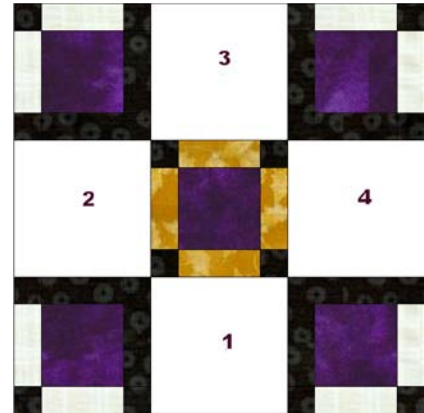

# Morning Splash Color Layout:

Color #1  
(Lavender)

Color #2  
(Aqua)

Color #3  
(Green)

Color #4  
(Pink)

Gold

Border (Purple)

Accent (Black)