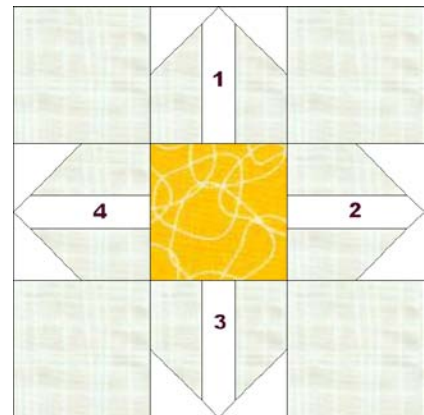

# Morning Splash Color Layout:

Color #1  
(Lavender)

Color #2  
(Aqua)

Color #3  
(Green)

Color #4  
(Pink)

Gold

Border (Purple)

Accent (Black)